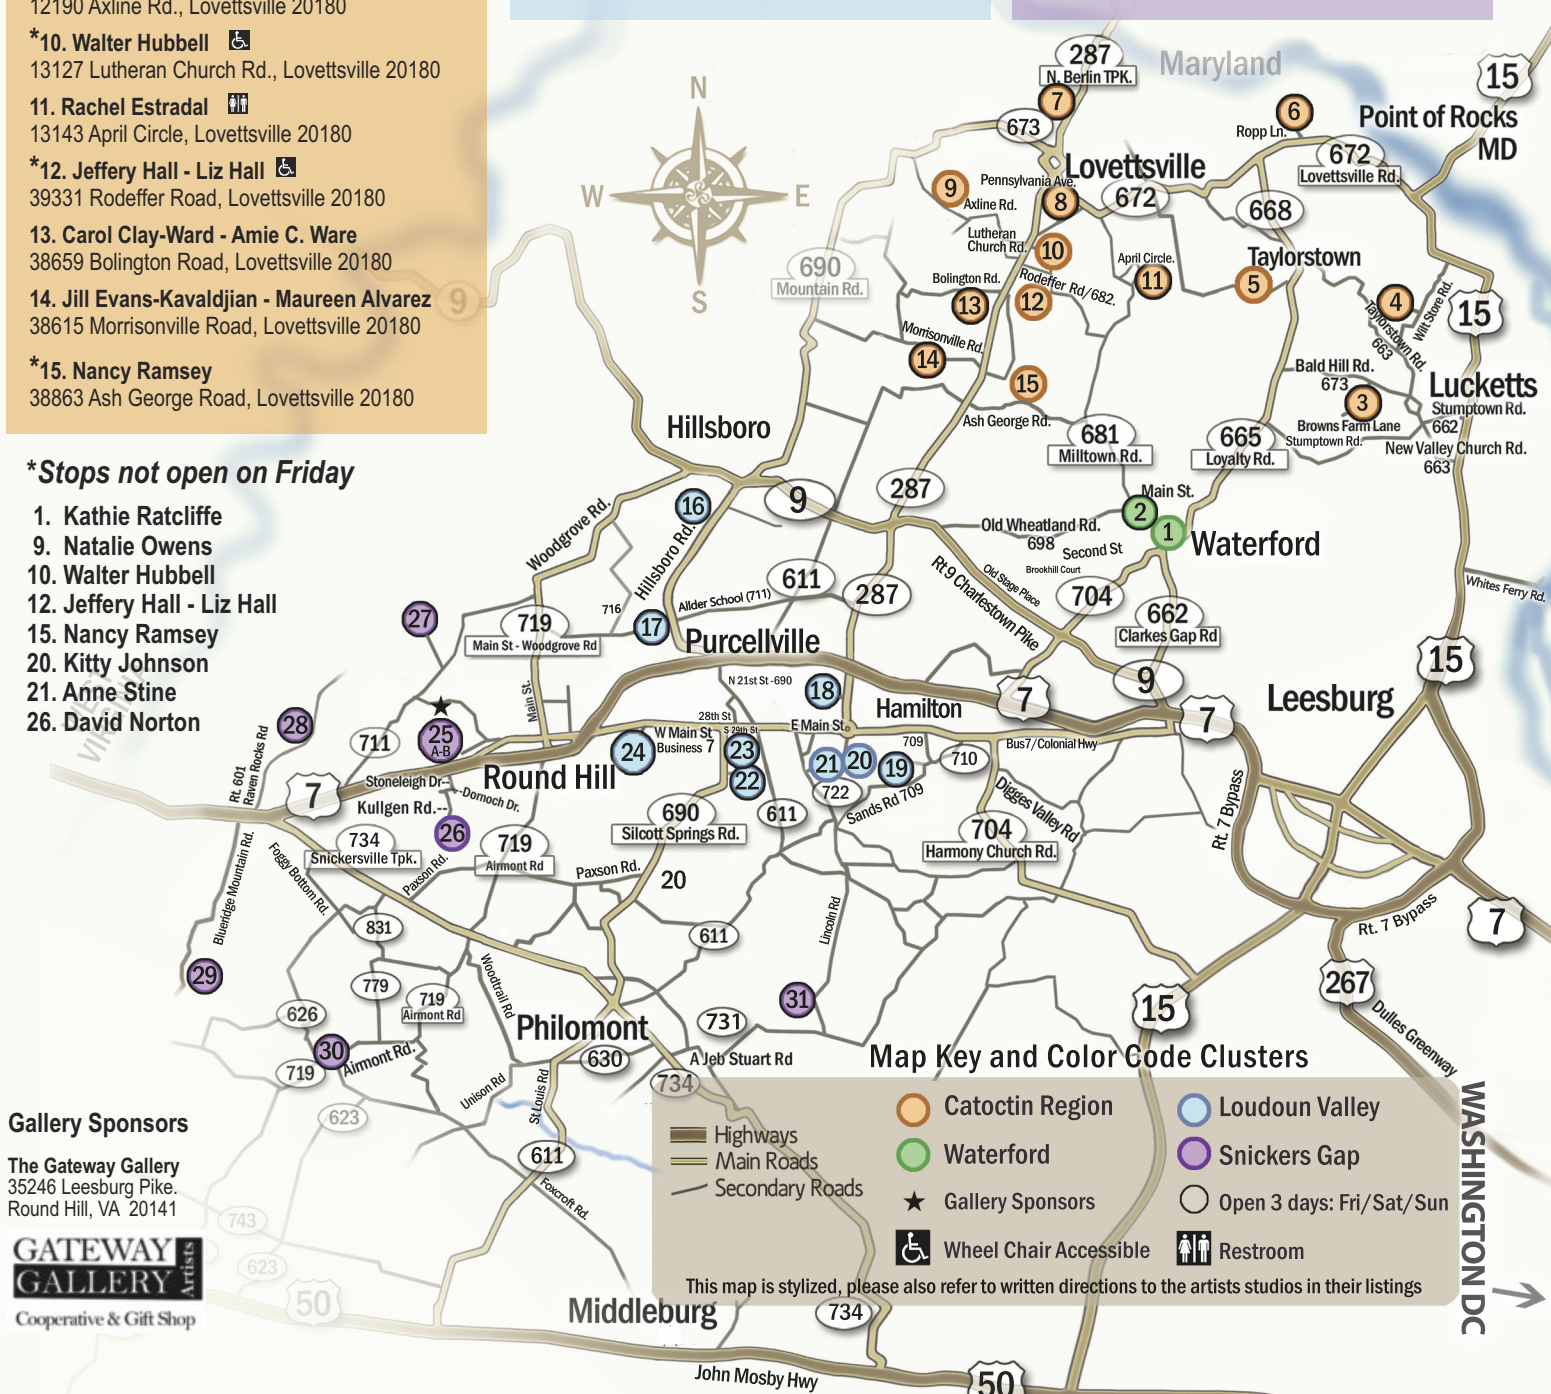

### \*Stops not open on Friday

- 1. Kathie Ratcliffe
- 9. Natalie Owens
- 10. Walter Hubbell
- 12. Jeffery Hall - Liz Hall
- 15. Nancy Ramsey
- 20. Kitty Johnson
- 21. Anne Stine
- 26. David Norton

## Loudoun Valley

- 16. Chip Beck ♿ ♿  
15694 Hillsboro Road, Hillsboro 20132
- 17. Brian D. Kirk  
36607 Alder School Road, Purcellville 20132
- 18. Amy Berringer ♿  
37797 Drawbridge Way, Purcellville 20132
- 19. Amy Ramsey Walton ♿  
17979 Sands Road, Hamilton 20158
- \*20. Kitty Johnson  
37971 Sayre Court, Purcellville 20132
- \*21. Anne Stine ♿ ♿  
37949 Sayre Court, Purcellville 20132
- 22. Geoff DeMark - Lori DeMark ♿  
511 South Nursery Ave, Purcellville 20132
- 23. Dana B. Thompson ♿ ♿  
131 S. 29th Street, Purcellville 20132
- 24. Franklin Park Arts Center ♿ ♿  
36441 Bluemont View Lane, Purcellville 20132  
Andrea Falzarano - Hope Hanes - Penny Hauffe  
Yousung Largent - Patricia Stephenson

## Snickers Gap

- 25. Round Hill Arts Center ♿ ♿  
35246 Leesburg Pike, Round Hill 20141  
Anne Marshall Block - Ute Gil - Meredith Hilt  
Rob Mock - Okcha TeSelle
- 25A. Terri Parent ♿ ♿  
Suite 110A 35246 Leesburg Pike, Round Hill 20141
- 25B. Christa Stern ♿ ♿  
Suite 110B 35246 Leesburg Pike, Round Hill 20141
- \*26. David Norton  
18005 Kullgren Road, Round Hill 20141
- 27. Ibbey Dickson ♿  
16967 Wilsons Gap Road, Round Hill 20141
- 28. Donald Maloney ♿ ♿  
17063 Ravens Rocks, Bluemont 20135
- 29. Mark Paul Thomas ♿  
19752 Old Bluemont Road, Bluemont 20135
- 30. Amy Oliver - Karen Oliver ♿ ♿  
20603 Airmont Road, Bluemont 20135
- 31. Judith Thompson  
19965 Lincoln Road, Purcellville 20132

### Map Key and Color Code Clusters

- ♿ Wheel Chair Accessible
- ♿ ♿ Restroom
- ★ Gallery Sponsors
- Open 3 days: Fri/Sat/Sun
- Catoctin Region
- Loudoun Valley
- Waterford
- Snickers Gap

This map is stylized, please also refer to written directions to the artists studios in their listings